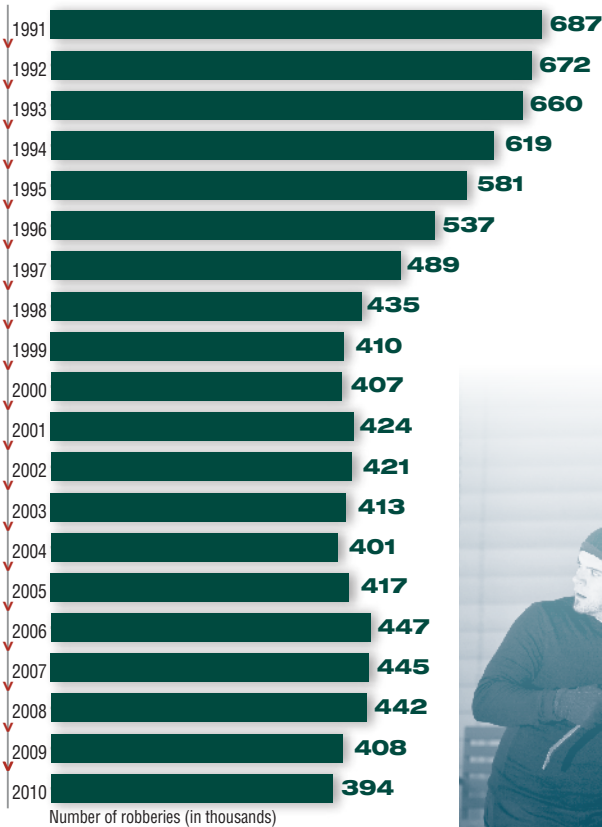

Crime Statistics

Crime Trends by Population: 2009 vs. 2010 (Percent change)

Population group	Number of agencies	Violent crime	Murder	Forcible rape	Robbery	Aggravated assault	Property crime	Burglary theft	Larceny	Motor vehicle theft	Arson
TOTAL	14,706	-5.8	-4.0	-3.8	-9.7	-4.0	-2.7	-1.6	-2.5	-7.4	-7.6
1,000,000 and over	10	-5.1	-2.2	-0.7	-8.4	-2.5	-3.8	-2.8	-3.6	-6.3	-15.2
500,000 to 999,999	25	-5.2	-4.7	+2.4	-10.9	-2.1	-3.9	-3.6	-3.6	-5.7	-2.1
250,000 to 499,999	40	-6.7	+4.3	-5.3	-9.3	-5.3	-2.2	*	-2.6	-4.7	-6.7
100,000 to 249,999	203	-5.1	-7.0	-5.4	-9.0	-2.7	-3.6	-0.8	-3.7	-9.3	-3.9
50,000 to 99,999	458	-6.3	-1.9	-3.2	-10.0	-4.8	-3.2	-1.9	-3.1	-7.7	-7.2
25,000 to 49,999	808	-6.0	-2.1	-1.3	-11.0	-4.2	-2.5	+0.3	-2.9	-7.9	-9.3
10,000 to 24,999	1,743	-5.6	-6.4	-6.2	-10.5	-3.7	-2.8	-2.7	-2.4	-9.3	-5.8
Under 10,000	7,324	-4.7	-23.1	-1.0	-9.8	-3.8	-1.8	-2.5	-1.2	-9.4	-3.8

Source: 2010 FBI Uniform Crime Report

Robberies in the United States

The estimated number of robberies in 2010 decreased 9.7 percent from the 2009 data. Roughly $456 million in losses were attributed to robberies in 2010. The average dollar value of property stolen per reported robbery was $1,239.