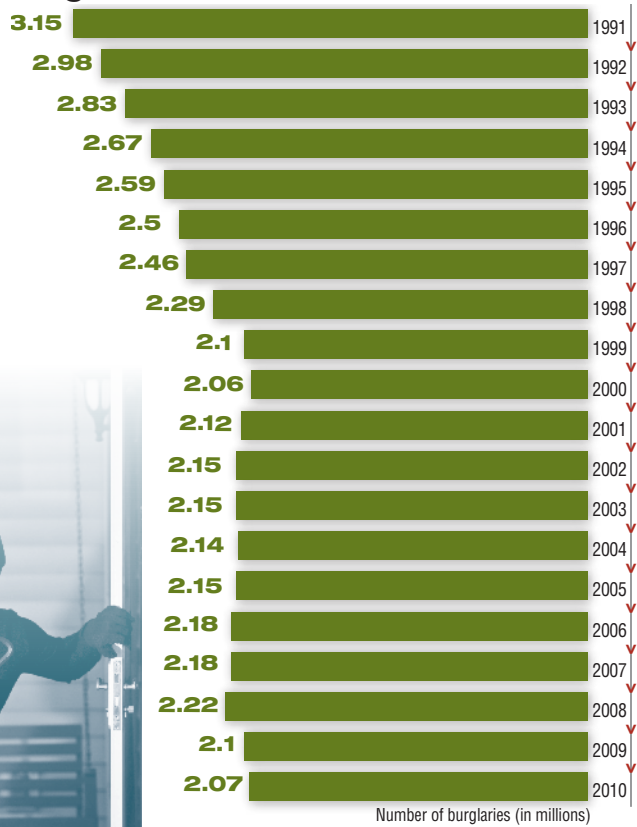

Burglaries in the United States

The estimated number of burglaries decreased 1.6 percent when compared with 2009 data. Burglary offense victims suffered an estimated $4.6 billion in lost property in 2010, with the average per burglary coming in at $2,119.